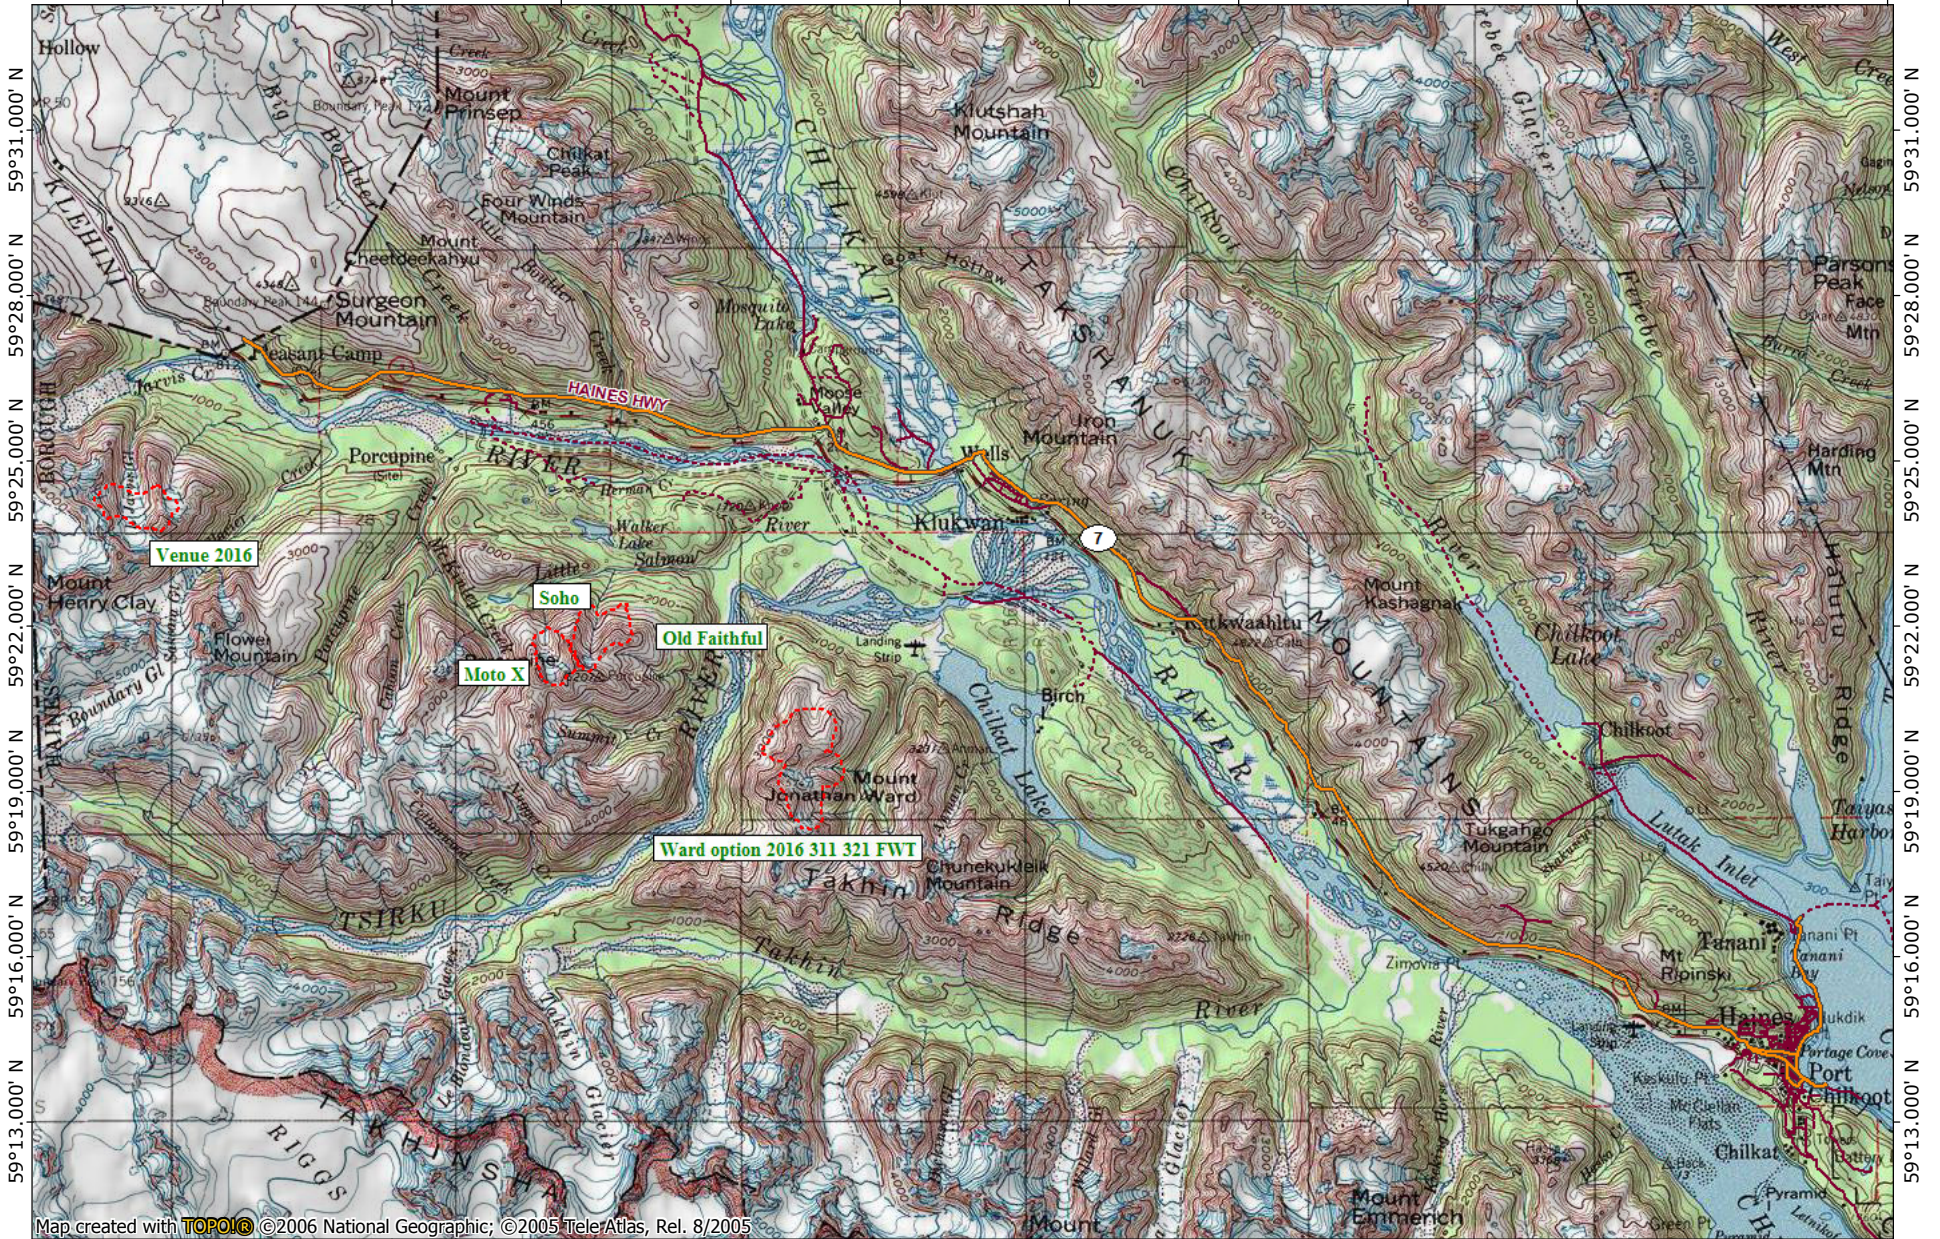

136°22.000' W 136°16.000' W 136°10.000' W 136°04.000' W 135°58.000' W 135°52.000' W 135°46.000' W 135°40.000' W 135°34.000' W WGS84 135°23.000' W

Map created with **TOPO!®** ©2006 National Geographic; ©2005 TeleAtlas, Rel. 8/2005

136°22.000' W 136°16.000' W 136°10.000' W 136°04.000' W 135°58.000' W 135°52.000' W 135°46.000' W 135°40.000' W 135°34.000' W WGS84 135°23.000' W

TN ↑ MN  
21½°  
10/21/15