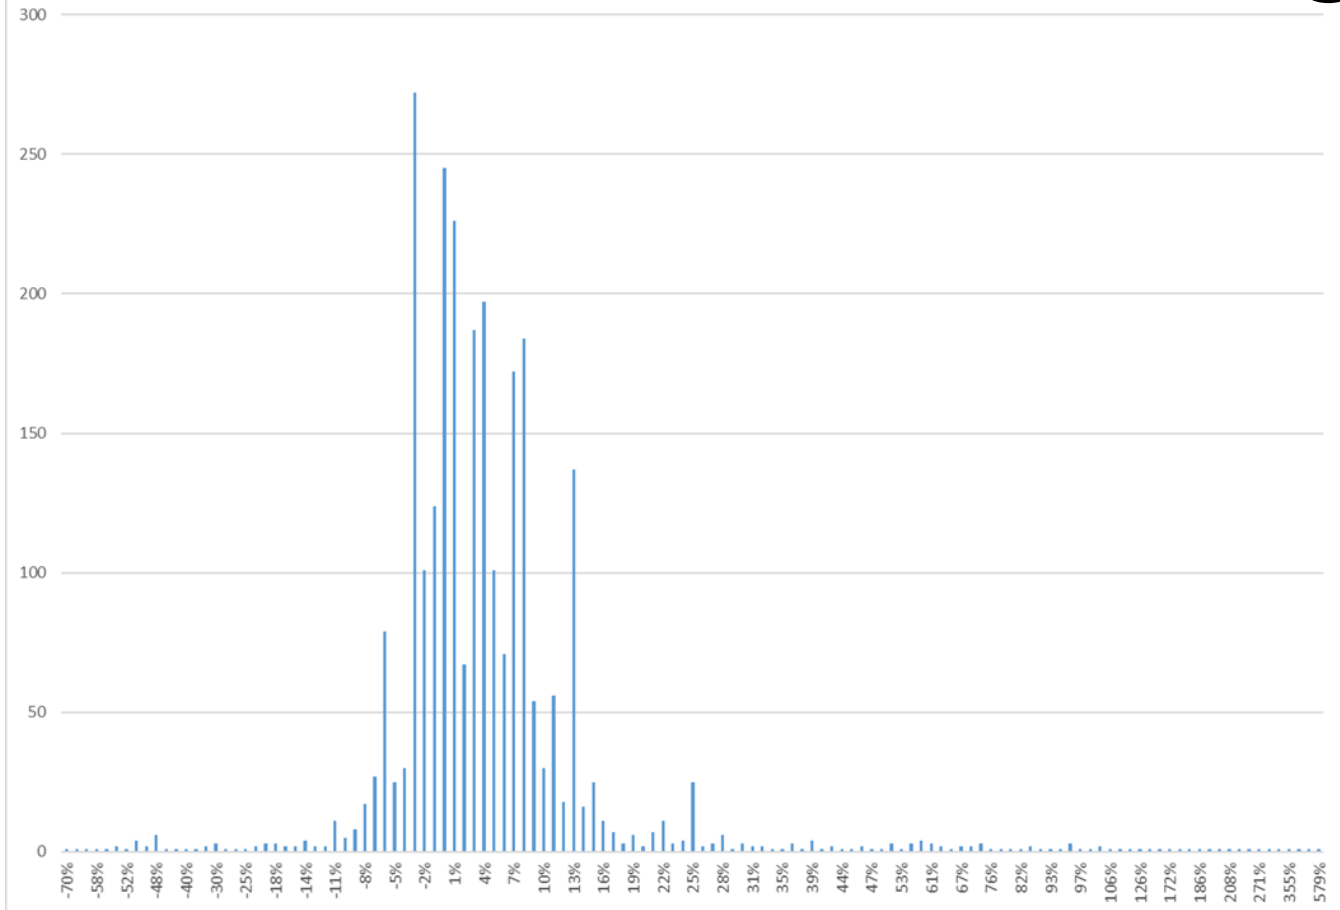

Most Common % Change in Haines Borough Property Tax Bill from 2022 to 2023

Most Common \$ Change in Haines Borough Property Tax Bill from 2022 to 2023 Rounded to nearest \$100