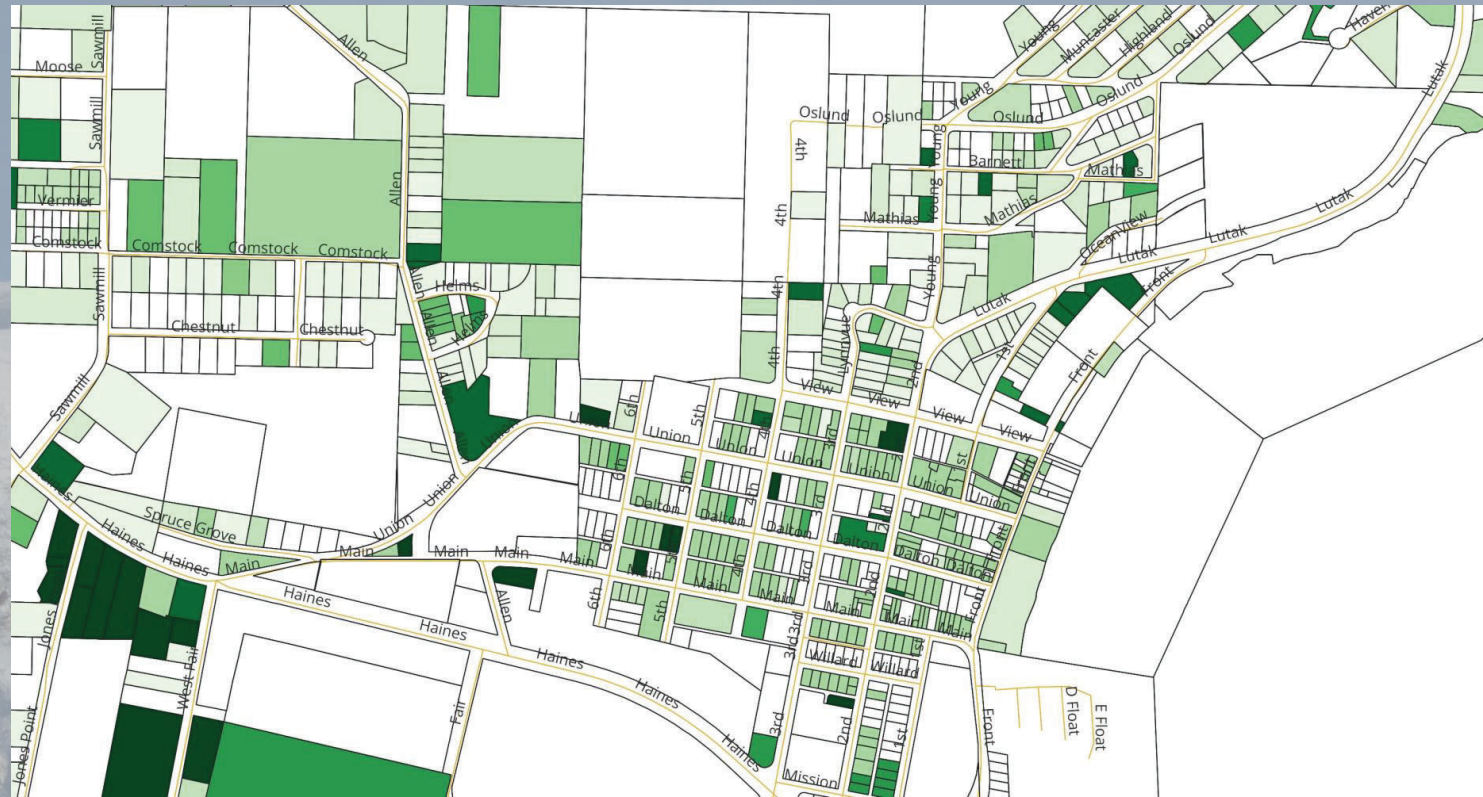

HAINES BOROUGH – ASSESSMENT YEAR 2023 BOE TRAINING

Equalization

- Here is the last update year for land represented by color.
- The darker the color the longer it has been since that land value was updated.

HAINES BOROUGH – ASSESSMENT YEAR 2023 BOE TRAINING

Equalization

- Here is the last update year for the building portion.
- The darker the color the longer it has been since that building value was updated.