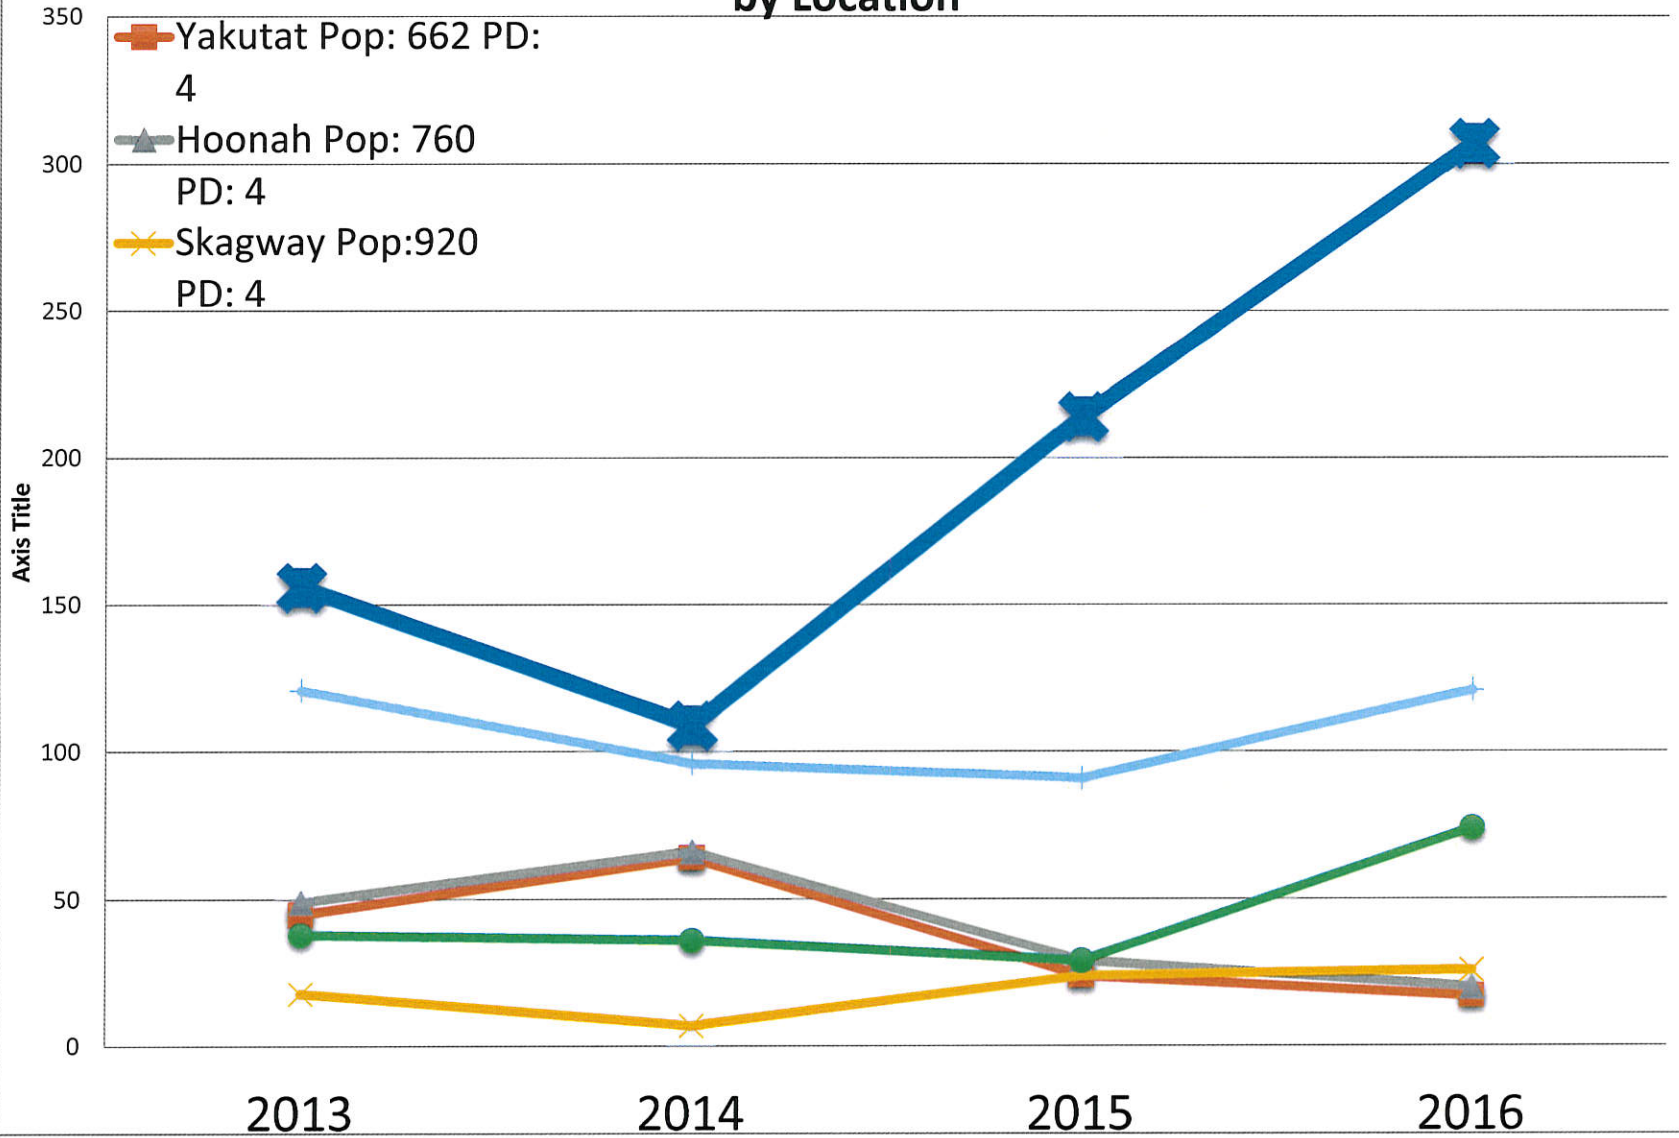

Yakutat	Pop: 662	PD: 4			
YR	2013		2014	2015	2016
CR	42		28	17	17
MO	45		64	24	17
# of Cases	87		92	41	34
Hoonah	Pop: 760	PD: 4			
YR	2013		2014	2015	2016
CR	65		33	30	18
MO	49		66	29	20
	114		99	59	38
Skagway	Pop:920	PD: 4			
YR	2013		2014	2015	2016
CR	28		10	13	20
MO	18		7	24	26
	46		17	37	46
Haines	Pop: 1713	PD: 4			
YR	2013		2014	2015	2016
CR	68		58	44	72
MO	156		109	214	307
	224		167	258	379
Wrangell	Pop: 2369	PD: 6			
YR	2013		2014	2015	2016
CR	98		72	54	49
MO	38		36	29	74
	136		108	83	123
Petersburg	Pop:2948	PD: 9			
YR	2013		2014	2015	2016
CR	128		87	82	96
MO	121		96	91	121
	249		183	173	217

Content provided by the US Census bureau for the years 2010, 2011, 2012, 2013, 2014 and 2015, 2016.

Minor Offense Court Cases by Location

Criminal Court Cases

by Location

Yakutat Pop: 662 PD:

4

Hoonah Pop: 760 PD:

4

Skagway Pop: 920 PD:

4

Criminal & Minor Offense Court Cases by Location