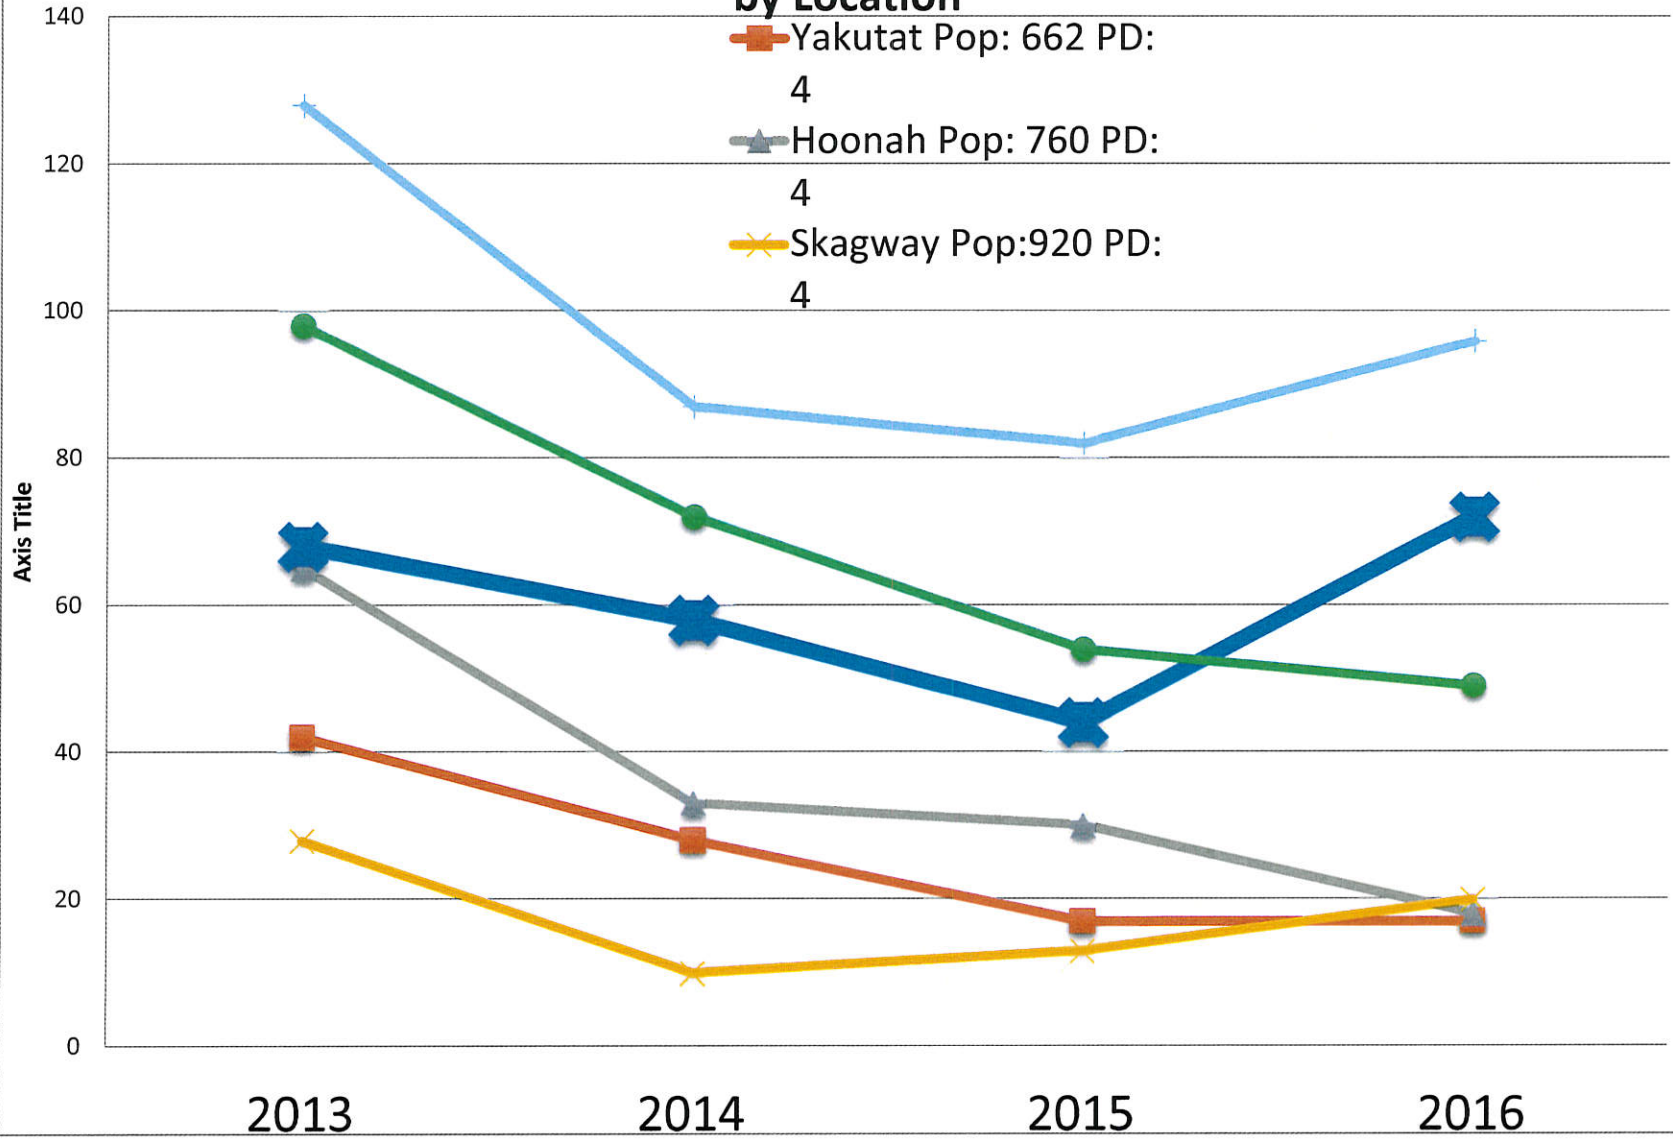

Yakutat	Pop: 662	PD: 4			
YR	2013		2014	2015	2016
CR	42		28	17	17
MO	45		64	24	17
# of Cases	87		92	41	34
Hoonah	Pop: 760	PD: 4			
YR	2013		2014	2015	2016
CR	65		33	30	18
MO	49		66	29	20
	114		99	59	38
Skagway	Pop:920	PD: 4			
YR	2013		2014	2015	2016
CR	28		10	13	20
MO	18		7	24	26
	46		17	37	46
Haines	Pop: 1713	PD: 4			
YR	2013		2014	2015	2016
CR	68		58	44	72
MO	156		109	214	307
	224		167	258	379
Wrangell	Pop: 2369	PD: 6			
YR	2013		2014	2015	2016
CR	98		72	54	49
MO	38		36	29	74
	136		108	83	123
Petersburg	Pop:2948	PD: 9			
YR	2013		2014	2015	2016
CR	128		87	82	96
MO	121		96	91	121
	249		183	173	217

Content provided by the US Census bureau for the years 2010, 2011, 2012, 2013, 2014 and 2015, 2016.

Minor Offense Court Cases by Location

Criminal Court Cases

by Location

Yakutat Pop: 662 PD:

4

Hoonah Pop: 760 PD:

4

Skagway Pop: 920 PD:

4

Criminal & Minor Offense Court Cases by Location