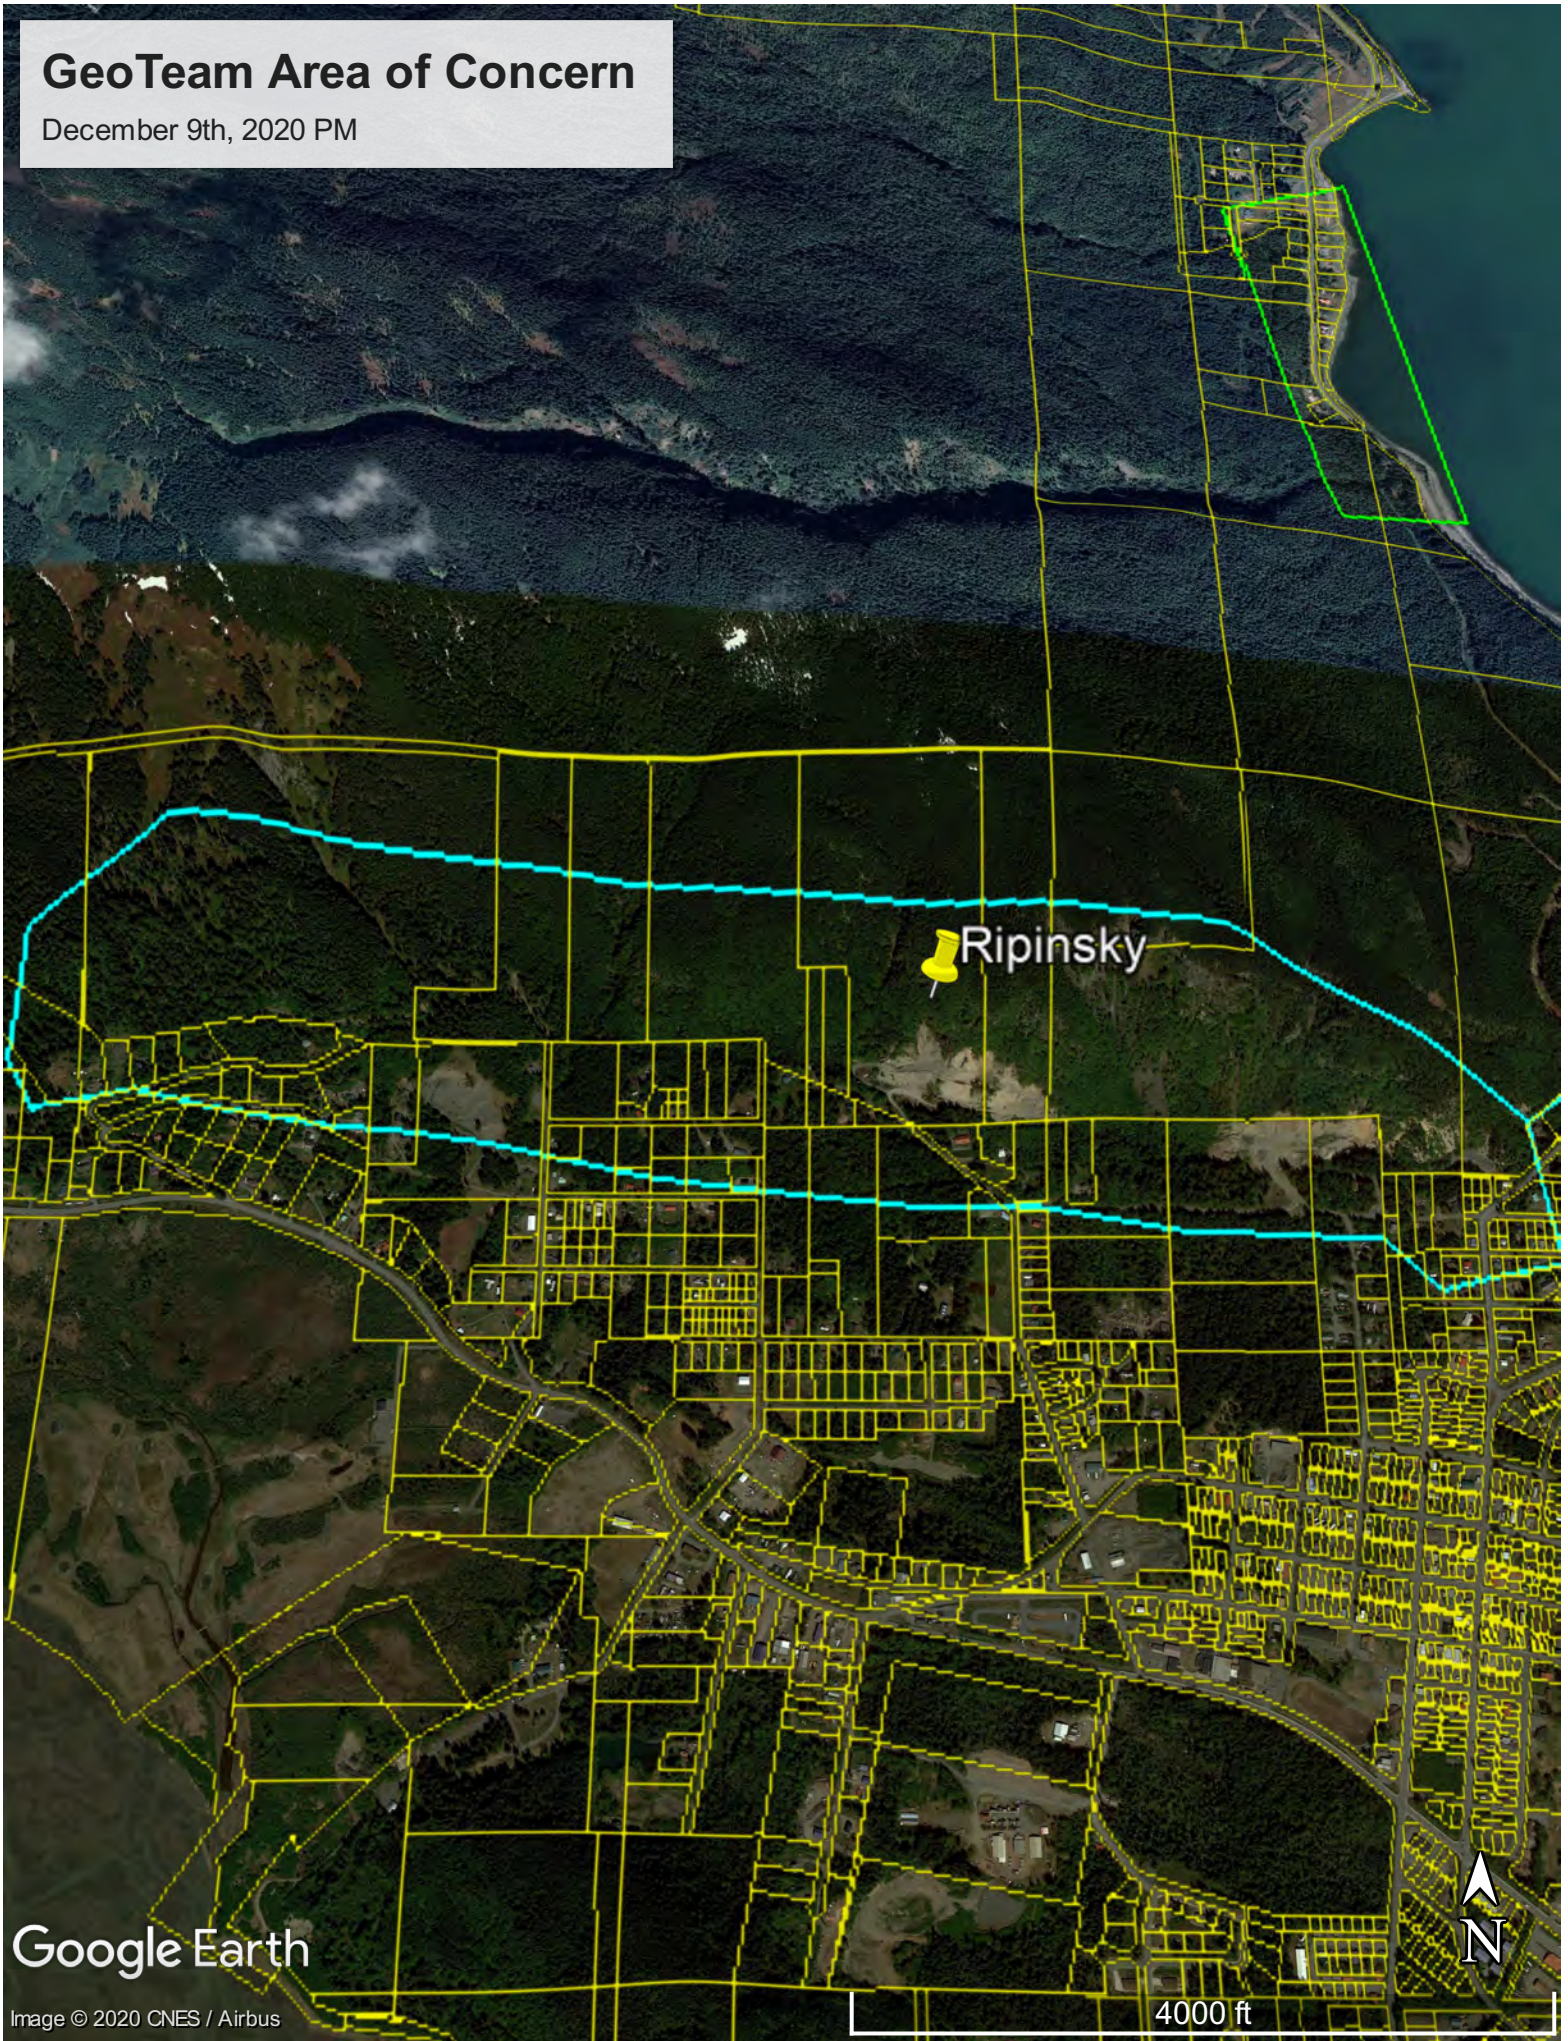

December 9th, 2020 PM

Mud Bay Road

GeoTeam Area of Concern

December 9th, 2020 PM

Google Earth

2000 ft

GeoTeam Area of Concern

December 9th, 2020 PM

Google Earth

Image © 2020 CNES / Airbus

4000 ft

GeoTeam Area of Concern

December 9th, 2020 PM

Highland

Slump

GeoTeam Area of Concern

December 9th, 2020 PM

 Lutak Road

Google Earth

Image © 2020 CNES / Airbus

1000 ft

GeoTeam Area of Concern

December 9th, 2020 PM

Lutak Road

3000 ft

GeoTeam Area of Concern

December 9th, 2020 PM

Lutak Spur

Lutak Road